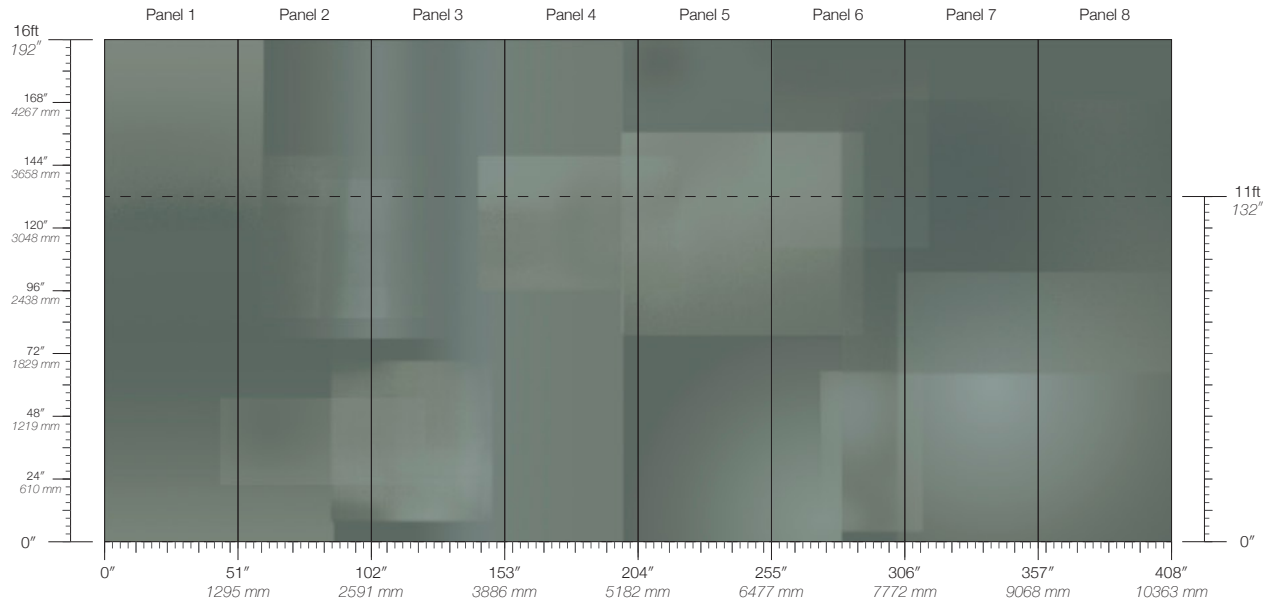

Calico

GLOW

Tear Sheet

Glow captures color
and light at their most
fluid and dynamic limits.

BEND

CROSSLIGHT

FLAME

FLOAT

GLEAM

LUMEN

Glow Crosslight

Suitable for residential and commercial projects

COLOR
Crosslight

ITEM
4902

CONTENT
Type II PVC-Free

PANEL WIDTH
51" / 1295 mm trimmed

PANEL HEIGHT
132" / 3353 mm standard
192" / 4877 mm extended

REPEAT
Non-repeating

STOCK
Made to order

LEAD TIME
4 weeks to print

MINIMUM
1 panel

PRICE
Available upon request

ORIGIN
USA

DETAILS
Custom options available